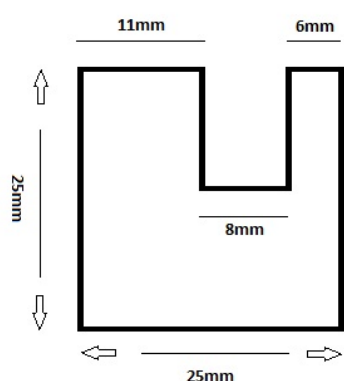

PRODUCT SHEET

Description:

Alu Clamp 120mm Chrome Pl, W/White LED Light

Item number:

22.11.303-0

Units	Box	Carton	HS Code	Barcode
Set	1	8	9405119090	 5704866103701

SISO A/S

Mileparken 11
DK-2740 Skovlunde
Denmark
VAT: DK 24786013