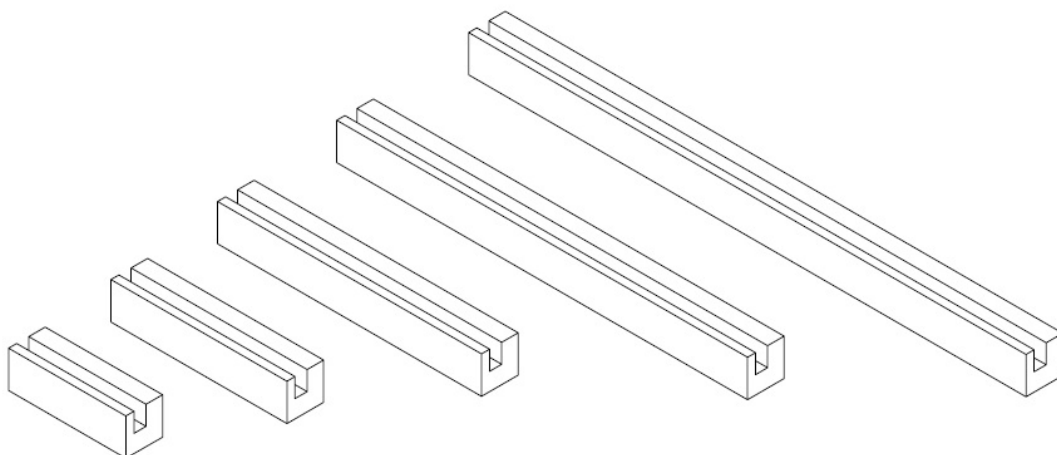

PRODUCT SHEET

Description:

Alu Clamp 120mm Chrome Pl, W/White LED Light

Item number:

22.11.303-0

Units	Box	Carton	HS Code	Barcode
Set	1	8	9405119090	 5704866103701

SISO A/S

Mileparken 11
DK-2740 Skovlunde
Denmark
VAT: DK 24786013